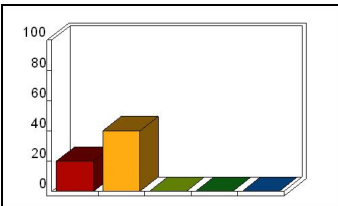

6_ Delivery: clarifying concepts

Mean: 4.33

Response	Percent
Strongly Agree	20.00
Agree	40.00
Neutral	0.00
Disagree	0.00
Strongly Disagree	0.00