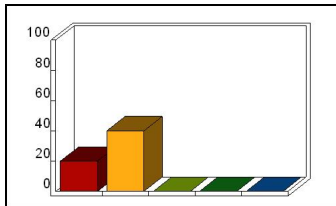

2_ Design: organization and objectives

Mean: 4.67

Response	Percent
Strongly Agree	40.00
Agree	20.00
Neutral	0.00
Disagree	0.00
Strongly Disagree	0.00

3_ Design: lectures and activities

Mean: 4.00

Response	Percent
Strongly Agree	40.00
Agree	0.00
Neutral	0.00
Disagree	20.00
Strongly Disagree	0.00

4_ Design: opportunity for questions

Mean: 5.00

Response	Percent
Strongly Agree	60.00
Agree	0.00
Neutral	0.00
Disagree	0.00
Strongly Disagree	0.00

5_ Delivery: enthusiasm

Mean: 4.67

Response	Percent
Strongly Agree	40.00
Agree	20.00
Neutral	0.00
Disagree	0.00
Strongly Disagree	0.00

6_ Delivery: clarifying concepts

Mean: 4.33

Response	Percent
Strongly Agree	20.00
Agree	40.00
Neutral	0.00
Disagree	0.00
Strongly Disagree	0.00

7_ Delivery: express opinions

Mean: 4.33

Response	Percent
Strongly Agree	20.00
Agree	40.00
Neutral	0.00
Disagree	0.00
Strongly Disagree	0.00