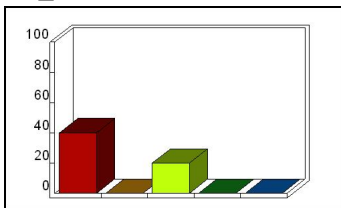

10_ Assessment: exams

Response	Percent
Strongly Agree	40.00
Agree	0.00
Neutral	20.00
Disagree	0.00
Strongly Disagree	0.00

Mean: 4.33