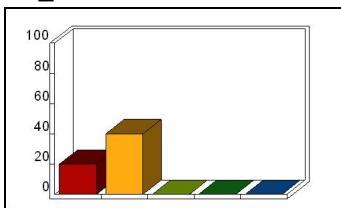

Mean: 4.33

12_ Assessment: consultation

Response	Percent
Strongly Agree	20.00
Agree	40.00
Neutral	0.00
Disagree	0.00
Strongly Disagree	0.00

Mean: 4.33

13_ Misc: thinking

Response	Percent
Strongly Agree	20.00
Agree	40.00
Neutral	0.00
Disagree	0.00
Strongly Disagree	0.00