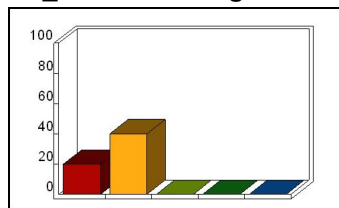

Mean: 4.33

12_ Assessment: consultation

Response	Percent
Strongly Agree	20.00
Agree	40.00
Neutral	0.00
Disagree	0.00
Strongly Disagree	0.00

Mean: 4.33

13_ Misc: thinking

Response	Percent
Strongly Agree	20.00
Agree	40.00
Neutral	0.00
Disagree	0.00
Strongly Disagree	0.00