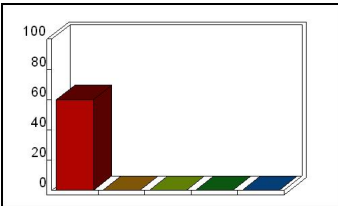

4_ Design: opportunity for questions

Mean: 5.00

Response	Percent
Strongly Agree	60.00
Agree	0.00
Neutral	0.00
Disagree	0.00
Strongly Disagree	0.00