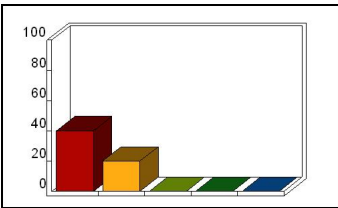

TOLL (5)

Semester

Mean: 10.00

Response	Percent
Fall	60.00
Spring	0.00
Summer	0.00

1_ Design: attendance

Mean: 4.33

Response	Percent
Strongly Agree	20.00
Agree	40.00
Neutral	0.00
Disagree	0.00
Strongly Disagree	0.00

2_ Design: organization and objectives

Mean: 4.67

Response	Percent
Strongly Agree	40.00
Agree	20.00
Neutral	0.00
Disagree	0.00
Strongly Disagree	0.00

3_ Design: lectures and activities

Mean: 4.00

Response	Percent
Strongly Agree	40.00
Agree	0.00
Neutral	0.00
Disagree	20.00
Strongly Disagree	0.00