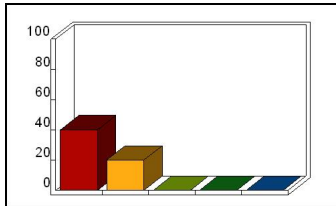

TOLL (5)

Semester

Mean: 10.00

Response	Percent
Fall	60.00
Spring	0.00
Summer	0.00

1_ Design: attendance

Mean: 4.33

Response	Percent
Strongly Agree	20.00
Agree	40.00
Neutral	0.00
Disagree	0.00
Strongly Disagree	0.00

2_ Design: organization and objectives

Mean: 4.67

Response	Percent
Strongly Agree	40.00
Agree	20.00
Neutral	0.00
Disagree	0.00
Strongly Disagree	0.00

3_ Design: lectures and activities

Mean: 4.00

Response	Percent
Strongly Agree	40.00
Agree	0.00
Neutral	0.00
Disagree	20.00
Strongly Disagree	0.00

4_ Design: opportunity for questions

Mean: 5.00

Response	Percent
Strongly Agree	60.00
Agree	0.00
Neutral	0.00
Disagree	0.00
Strongly Disagree	0.00

5_ Delivery: enthusiasm

Mean: 4.67

Response	Percent
Strongly Agree	40.00
Agree	20.00
Neutral	0.00
Disagree	0.00
Strongly Disagree	0.00