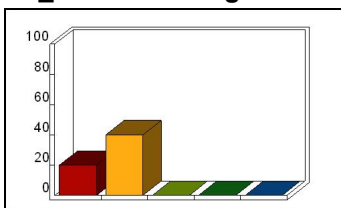

14_ Misc: learning

Response	Percent
Strongly Agree	20.00
Agree	40.00
Neutral	0.00
Disagree	0.00
Strongly Disagree	0.00

Mean: 4.33