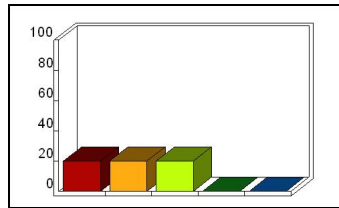

TOLL (5)

8_ Delivery: student questions

Response	Percent
Strongly Agree	20.00
Agree	40.00
Neutral	0.00
Disagree	0.00
Strongly Disagree	0.00

Mean: 4.33

9_ Assessment: student suggestions

Response	Percent
Strongly Agree	20.00
Agree	20.00
Neutral	20.00
Disagree	0.00
Strongly Disagree	0.00