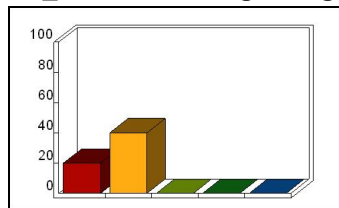

11_ Assessment: grading system

Response	Percent
Strongly Agree	20.00
Agree	40.00
Neutral	0.00
Disagree	0.00
Strongly Disagree	0.00

Mean: 4.33