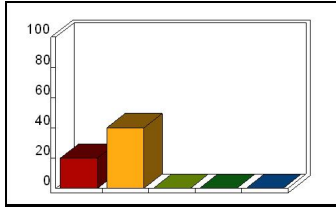

TOLL (5)

Semester

Mean: 10.00

Response	Percent
Fall	60.00
Spring	0.00
Summer	0.00

1_ Design: attendance

Mean: 4.33

Response	Percent
Strongly Agree	20.00
Agree	40.00
Neutral	0.00
Disagree	0.00
Strongly Disagree	0.00

2_ Design: organization and objectives

Mean: 4.67

Response	Percent
Strongly Agree	40.00
Agree	20.00
Neutral	0.00
Disagree	0.00
Strongly Disagree	0.00

3_ Design: lectures and activities

Mean: 4.00

Response	Percent
Strongly Agree	40.00
Agree	0.00
Neutral	0.00
Disagree	20.00
Strongly Disagree	0.00