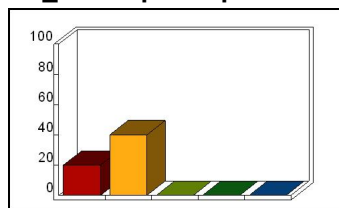

Mean: 4.33

14_ Misc: learning

Response	Percent
Strongly Agree	20.00
Agree	40.00
Neutral	0.00
Disagree	0.00
Strongly Disagree	0.00

Mean: 4.33

15_ Misc: participation

Response	Percent
Strongly Agree	20.00
Agree	40.00
Neutral	0.00
Disagree	0.00
Strongly Disagree	0.00