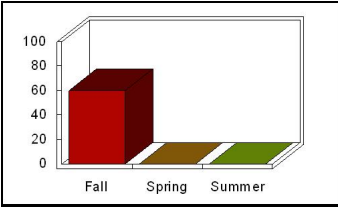

TOLL (5)

Semester

Mean: 10.00

Response	Percent
Fall	60.00
Spring	0.00
Summer	0.00

1_ Design: attendance

Mean: 4.33

Response	Percent
Strongly Agree	20.00
Agree	40.00
Neutral	0.00
Disagree	0.00
Strongly Disagree	0.00

2_ Design: organization and objectives

Mean: 4.67

Response	Percent
Strongly Agree	40.00
Agree	20.00
Neutral	0.00
Disagree	0.00
Strongly Disagree	0.00

3_ Design: lectures and activities

Mean: 4.00

Response	Percent
Strongly Agree	40.00
Agree	0.00
Neutral	0.00
Disagree	20.00
Strongly Disagree	0.00