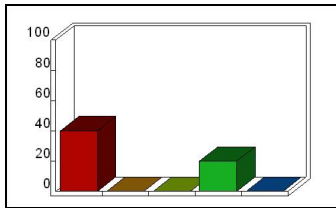

TOLL (5)

Semester

Mean: 10.00

Response	Percent
Fall	60.00
Spring	0.00
Summer	0.00

1_ Design: attendance

Mean: 4.33

Response	Percent
Strongly Agree	20.00
Agree	40.00
Neutral	0.00
Disagree	0.00
Strongly Disagree	0.00

2_ Design: organization and objectives

Mean: 4.67

Response	Percent
Strongly Agree	40.00
Agree	20.00
Neutral	0.00
Disagree	0.00
Strongly Disagree	0.00

3_ Design: lectures and activities

Mean: 4.00

Response	Percent
Strongly Agree	40.00
Agree	0.00
Neutral	0.00
Disagree	20.00
Strongly Disagree	0.00