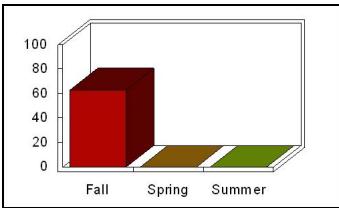

TOLL (27)

Semester

Mean: 10.00

Response	Percent
Fall	62.96
Spring	0.00
Summer	0.00

1_ Design: attendance

Mean: 4.47

Response	Percent
Strongly Agree	33.33
Agree	37.04
Neutral	0.00
Disagree	0.00
Strongly Disagree	0.00

2_ Design: organization and objectives

Mean: 4.63

Response	Percent
Strongly Agree	44.44
Agree	25.93
Neutral	0.00
Disagree	0.00
Strongly Disagree	0.00

3_ Design: lectures and activities

Mean: 4.53

Response	Percent
Strongly Agree	44.44
Agree	18.52
Neutral	7.41
Disagree	0.00
Strongly Disagree	0.00