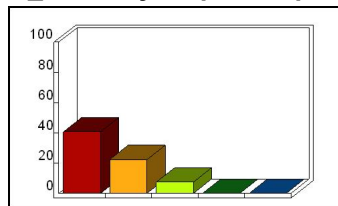

2_ Design: organization and objectives

Mean: 4.63

Response	Percent
Strongly Agree	44.44
Agree	25.93
Neutral	0.00
Disagree	0.00
Strongly Disagree	0.00

3_ Design: lectures and activities

Mean: 4.53

Response	Percent
Strongly Agree	44.44
Agree	18.52
Neutral	7.41
Disagree	0.00
Strongly Disagree	0.00

4_ Design: opportunity for questions

Mean: 4.68

Response	Percent
Strongly Agree	48.15
Agree	22.22
Neutral	0.00
Disagree	0.00
Strongly Disagree	0.00

5_ Delivery: enthusiasm

Mean: 4.89

Response	Percent
Strongly Agree	62.96
Agree	7.41
Neutral	0.00
Disagree	0.00
Strongly Disagree	0.00

6_ Delivery: clarifying concepts

Mean: 4.63

Response	Percent
Strongly Agree	48.15
Agree	18.52
Neutral	3.70
Disagree	0.00
Strongly Disagree	0.00

7_ Delivery: express opinions

Mean: 4.47

Response	Percent
Strongly Agree	40.74
Agree	22.22
Neutral	7.41
Disagree	0.00
Strongly Disagree	0.00