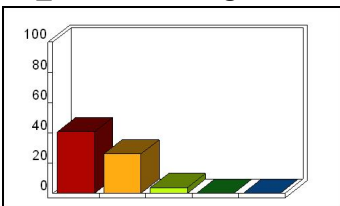

14_ Misc: learning

Response	Percent
Strongly Agree	40.74
Agree	25.93
Neutral	3.70
Disagree	0.00
Strongly Disagree	0.00

Mean: 4.53