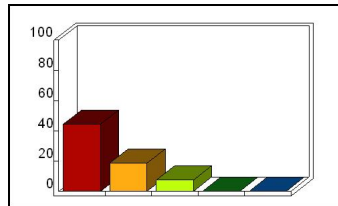

TOLL (27)

Semester

Mean: 10.00

Response	Percent
Fall	62.96
Spring	0.00
Summer	0.00

1_ Design: attendance

Mean: 4.47

Response	Percent
Strongly Agree	33.33
Agree	37.04
Neutral	0.00
Disagree	0.00
Strongly Disagree	0.00

2_ Design: organization and objectives

Mean: 4.63

Response	Percent
Strongly Agree	44.44
Agree	25.93
Neutral	0.00
Disagree	0.00
Strongly Disagree	0.00

3_ Design: lectures and activities

Mean: 4.53

Response	Percent
Strongly Agree	44.44
Agree	18.52
Neutral	7.41
Disagree	0.00
Strongly Disagree	0.00