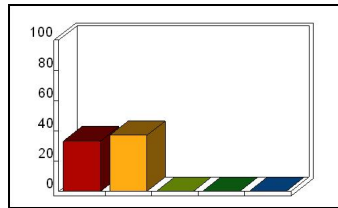

TOLL (27)

Semester

Mean: 10.00

Response	Percent
Fall	62.96
Spring	0.00
Summer	0.00

1_ Design: attendance

Mean: 4.47

Response	Percent
Strongly Agree	33.33
Agree	37.04
Neutral	0.00
Disagree	0.00
Strongly Disagree	0.00

2_ Design: organization and objectives

Mean: 4.63

Response	Percent
Strongly Agree	44.44
Agree	25.93
Neutral	0.00
Disagree	0.00
Strongly Disagree	0.00

3_ Design: lectures and activities

Mean: 4.53

Response	Percent
Strongly Agree	44.44
Agree	18.52
Neutral	7.41
Disagree	0.00
Strongly Disagree	0.00