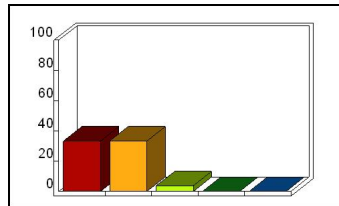

Mean: 4.11

10_ Assessment: exams

Response	Percent
Strongly Agree	37.04
Agree	29.63
Neutral	3.70
Disagree	0.00
Strongly Disagree	0.00

Mean: 4.47

11_ Assessment: grading system

Response	Percent
Strongly Agree	33.33
Agree	33.33
Neutral	3.70
Disagree	0.00
Strongly Disagree	0.00