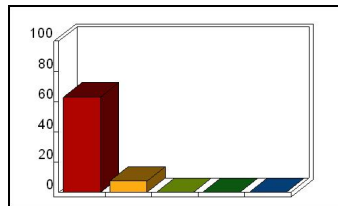

5_ Delivery: enthusiasm

Mean: 4.89

Response	Percent
Strongly Agree	62.96
Agree	7.41
Neutral	0.00
Disagree	0.00
Strongly Disagree	0.00