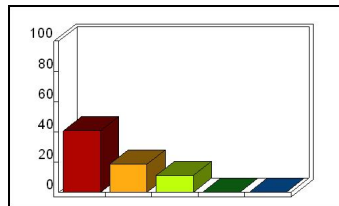

Mean: 4.42

12_ Assessment: consultation

Response	Percent
Strongly Agree	51.85
Agree	18.52
Neutral	0.00
Disagree	0.00
Strongly Disagree	0.00

Mean: 4.74

13_ Misc: thinking

Response	Percent
Strongly Agree	40.74
Agree	18.52
Neutral	11.11
Disagree	0.00
Strongly Disagree	0.00