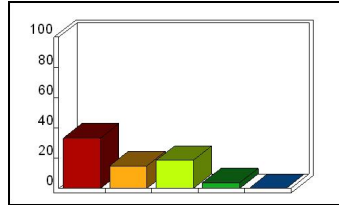

TOLL (27)

8_ Delivery: student questions

Response	Percent
Strongly Agree	48.15
Agree	14.81
Neutral	7.41
Disagree	0.00
Strongly Disagree	0.00

Mean: 4.58

9_ Assessment: student suggestions

Response	Percent
Strongly Agree	33.33
Agree	14.81
Neutral	18.52
Disagree	3.70
Strongly Disagree	0.00