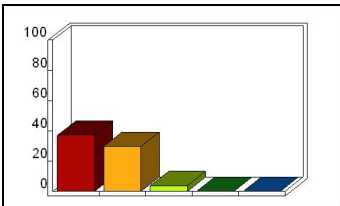

10_ Assessment: exams

Response	Percent
Strongly Agree	37.04
Agree	29.63
Neutral	3.70
Disagree	0.00
Strongly Disagree	0.00

Mean: 4.47