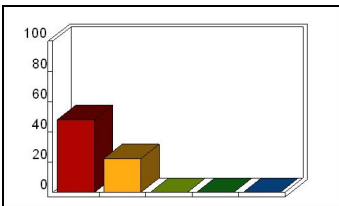

TOLL (27)

Semester

Mean: 10.00

Response	Percent
Fall	62.96
Spring	0.00
Summer	0.00

1_ Design: attendance

Mean: 4.47

Response	Percent
Strongly Agree	33.33
Agree	37.04
Neutral	0.00
Disagree	0.00
Strongly Disagree	0.00

2_ Design: organization and objectives

Mean: 4.63

Response	Percent
Strongly Agree	44.44
Agree	25.93
Neutral	0.00
Disagree	0.00
Strongly Disagree	0.00

3_ Design: lectures and activities

Mean: 4.53

Response	Percent
Strongly Agree	44.44
Agree	18.52
Neutral	7.41
Disagree	0.00
Strongly Disagree	0.00

4_ Design: opportunity for questions

Mean: 4.68

Response	Percent
Strongly Agree	48.15
Agree	22.22
Neutral	0.00
Disagree	0.00
Strongly Disagree	0.00

5_ Delivery: enthusiasm

Mean: 4.89

Response	Percent
Strongly Agree	62.96
Agree	7.41
Neutral	0.00
Disagree	0.00
Strongly Disagree	0.00