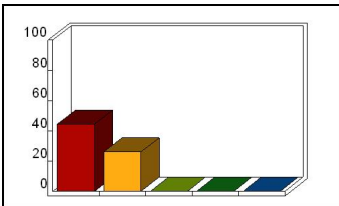

TOLL (27)

Semester

Mean: 10.00

Response	Percent
Fall	62.96
Spring	0.00
Summer	0.00

1_ Design: attendance

Mean: 4.47

Response	Percent
Strongly Agree	33.33
Agree	37.04
Neutral	0.00
Disagree	0.00
Strongly Disagree	0.00

2_ Design: organization and objectives

Mean: 4.63

Response	Percent
Strongly Agree	44.44
Agree	25.93
Neutral	0.00
Disagree	0.00
Strongly Disagree	0.00

3_ Design: lectures and activities

Mean: 4.53

Response	Percent
Strongly Agree	44.44
Agree	18.52
Neutral	7.41
Disagree	0.00
Strongly Disagree	0.00