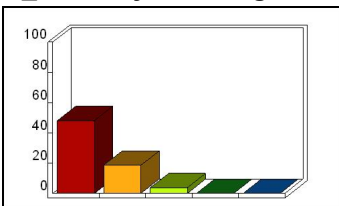

6_ Delivery: clarifying concepts

Mean: 4.63

Response	Percent
Strongly Agree	48.15
Agree	18.52
Neutral	3.70
Disagree	0.00
Strongly Disagree	0.00