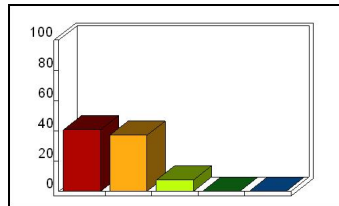

Mean: 4.05

10_ Assessment: exams

Response	Percent
Strongly Agree	29.63
Agree	48.15
Neutral	3.70
Disagree	3.70
Strongly Disagree	0.00

Mean: 4.22

11_ Assessment: grading system

Response	Percent
Strongly Agree	40.74
Agree	37.04
Neutral	7.41
Disagree	0.00
Strongly Disagree	0.00