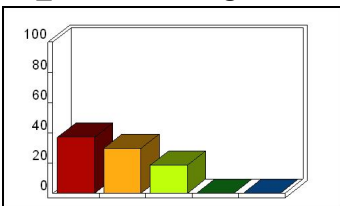

14_ Misc: learning

Response	Percent
Strongly Agree	37.04
Agree	29.63
Neutral	18.52
Disagree	0.00
Strongly Disagree	0.00

Mean: 4.22