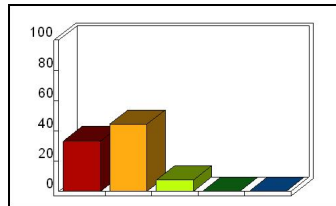

TOLL (27)

Semester

Mean: 10.00

Response	Percent
Fall	81.48
Spring	0.00
Summer	0.00

1_ Design: attendance

Mean: 4.48

Response	Percent
Strongly Agree	44.44
Agree	37.04
Neutral	3.70
Disagree	0.00
Strongly Disagree	0.00

2_ Design: organization and objectives

Mean: 4.39

Response	Percent
Strongly Agree	37.04
Agree	44.44
Neutral	3.70
Disagree	0.00
Strongly Disagree	0.00

3_ Design: lectures and activities

Mean: 4.30

Response	Percent
Strongly Agree	33.33
Agree	44.44
Neutral	7.41
Disagree	0.00
Strongly Disagree	0.00