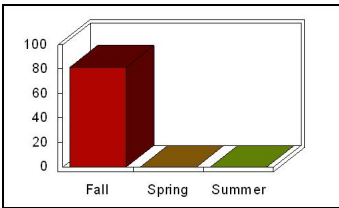

TOLL (27)

Semester

Mean: 10.00

Response	Percent
Fall	81.48
Spring	0.00
Summer	0.00

1_ Design: attendance

Mean: 4.48

Response	Percent
Strongly Agree	44.44
Agree	37.04
Neutral	3.70
Disagree	0.00
Strongly Disagree	0.00

2_ Design: organization and objectives

Mean: 4.39

Response	Percent
Strongly Agree	37.04
Agree	44.44
Neutral	3.70
Disagree	0.00
Strongly Disagree	0.00

3_ Design: lectures and activities

Mean: 4.30

Response	Percent
Strongly Agree	33.33
Agree	44.44
Neutral	7.41
Disagree	0.00
Strongly Disagree	0.00