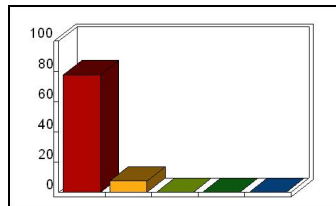

5_ Delivery: enthusiasm

Mean: 4.91

Response	Percent
Strongly Agree	77.78
Agree	7.41
Neutral	0.00
Disagree	0.00
Strongly Disagree	0.00