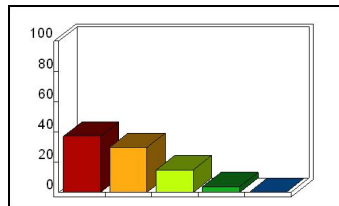

Mean: 4.39

12_ Assessment: consultation

Response	Percent
Strongly Agree	55.56
Agree	25.93
Neutral	3.70
Disagree	0.00
Strongly Disagree	0.00

Mean: 4.61

13_ Misc: thinking

Response	Percent
Strongly Agree	37.04
Agree	29.63
Neutral	14.81
Disagree	3.70
Strongly Disagree	0.00