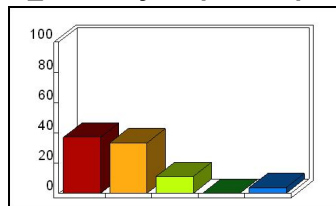

2_ Design: organization and objectives

Mean: 4.39

Response	Percent
Strongly Agree	37.04
Agree	44.44
Neutral	3.70
Disagree	0.00
Strongly Disagree	0.00

3_ Design: lectures and activities

Mean: 4.30

Response	Percent
Strongly Agree	33.33
Agree	44.44
Neutral	7.41
Disagree	0.00
Strongly Disagree	0.00

4_ Design: opportunity for questions

Mean: 4.65

Response	Percent
Strongly Agree	55.56
Agree	29.63
Neutral	0.00
Disagree	0.00
Strongly Disagree	0.00

5_ Delivery: enthusiasm

Mean: 4.91

Response	Percent
Strongly Agree	77.78
Agree	7.41
Neutral	0.00
Disagree	0.00
Strongly Disagree	0.00

6_ Delivery: clarifying concepts

Mean: 4.52

Response	Percent
Strongly Agree	48.15
Agree	33.33
Neutral	3.70
Disagree	0.00
Strongly Disagree	0.00

7_ Delivery: express opinions

Mean: 4.17

Response	Percent
Strongly Agree	37.04
Agree	33.33
Neutral	11.11
Disagree	0.00
Strongly Disagree	3.70