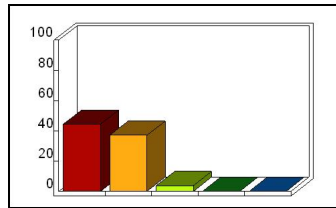

TOLL (27)

Semester

Mean: 10.00

Response	Percent
Fall	81.48
Spring	0.00
Summer	0.00

1_ Design: attendance

Mean: 4.48

Response	Percent
Strongly Agree	44.44
Agree	37.04
Neutral	3.70
Disagree	0.00
Strongly Disagree	0.00

2_ Design: organization and objectives

Mean: 4.39

Response	Percent
Strongly Agree	37.04
Agree	44.44
Neutral	3.70
Disagree	0.00
Strongly Disagree	0.00

3_ Design: lectures and activities

Mean: 4.30

Response	Percent
Strongly Agree	33.33
Agree	44.44
Neutral	7.41
Disagree	0.00
Strongly Disagree	0.00