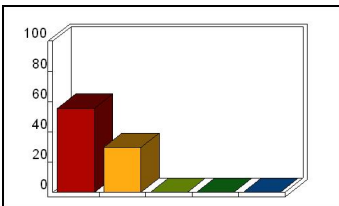

TOLL (27)

Semester

Mean: 10.00

Response	Percent
Fall	81.48
Spring	0.00
Summer	0.00

1_ Design: attendance

Mean: 4.48

Response	Percent
Strongly Agree	44.44
Agree	37.04
Neutral	3.70
Disagree	0.00
Strongly Disagree	0.00

2_ Design: organization and objectives

Mean: 4.39

Response	Percent
Strongly Agree	37.04
Agree	44.44
Neutral	3.70
Disagree	0.00
Strongly Disagree	0.00

3_ Design: lectures and activities

Mean: 4.30

Response	Percent
Strongly Agree	33.33
Agree	44.44
Neutral	7.41
Disagree	0.00
Strongly Disagree	0.00

4_ Design: opportunity for questions

Mean: 4.65

Response	Percent
Strongly Agree	55.56
Agree	29.63
Neutral	0.00
Disagree	0.00
Strongly Disagree	0.00

5_ Delivery: enthusiasm

Mean: 4.91

Response	Percent
Strongly Agree	77.78
Agree	7.41
Neutral	0.00
Disagree	0.00
Strongly Disagree	0.00