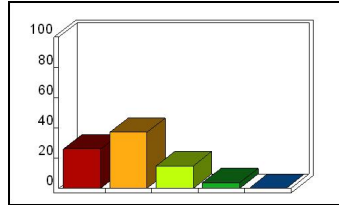

TOLL (27)

8_ Delivery: student questions

Response	Percent
Strongly Agree	37.04
Agree	40.74
Neutral	7.41
Disagree	0.00
Strongly Disagree	0.00

Mean: 4.35

9_ Assessment: student suggestions

Response	Percent
Strongly Agree	25.93
Agree	37.04
Neutral	14.81
Disagree	3.70
Strongly Disagree	0.00