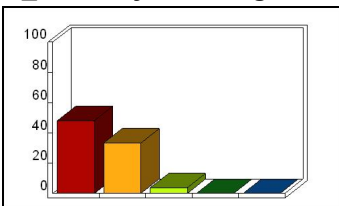

2_ Design: organization and objectives

Mean: 4.39

Response	Percent
Strongly Agree	37.04
Agree	44.44
Neutral	3.70
Disagree	0.00
Strongly Disagree	0.00

3_ Design: lectures and activities

Mean: 4.30

Response	Percent
Strongly Agree	33.33
Agree	44.44
Neutral	7.41
Disagree	0.00
Strongly Disagree	0.00

4_ Design: opportunity for questions

Mean: 4.65

Response	Percent
Strongly Agree	55.56
Agree	29.63
Neutral	0.00
Disagree	0.00
Strongly Disagree	0.00

5_ Delivery: enthusiasm

Mean: 4.91

Response	Percent
Strongly Agree	77.78
Agree	7.41
Neutral	0.00
Disagree	0.00
Strongly Disagree	0.00

6_ Delivery: clarifying concepts

Mean: 4.52

Response	Percent
Strongly Agree	48.15
Agree	33.33
Neutral	3.70
Disagree	0.00
Strongly Disagree	0.00

7_ Delivery: express opinions

Mean: 4.17

Response	Percent
Strongly Agree	37.04
Agree	33.33
Neutral	11.11
Disagree	0.00
Strongly Disagree	3.70