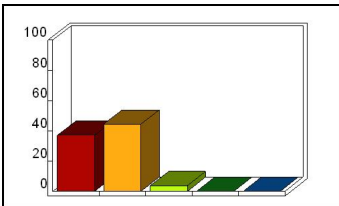

TOLL (27)

Semester

Mean: 10.00

Response	Percent
Fall	81.48
Spring	0.00
Summer	0.00

1_ Design: attendance

Mean: 4.48

Response	Percent
Strongly Agree	44.44
Agree	37.04
Neutral	3.70
Disagree	0.00
Strongly Disagree	0.00

2_ Design: organization and objectives

Mean: 4.39

Response	Percent
Strongly Agree	37.04
Agree	44.44
Neutral	3.70
Disagree	0.00
Strongly Disagree	0.00

3_ Design: lectures and activities

Mean: 4.30

Response	Percent
Strongly Agree	33.33
Agree	44.44
Neutral	7.41
Disagree	0.00
Strongly Disagree	0.00