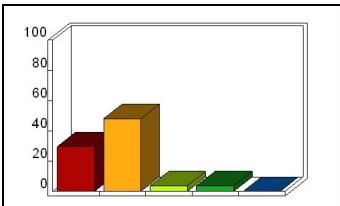

10_ Assessment: exams

Response	Percent
Strongly Agree	29.63
Agree	48.15
Neutral	3.70
Disagree	3.70
Strongly Disagree	0.00

Mean: 4.22