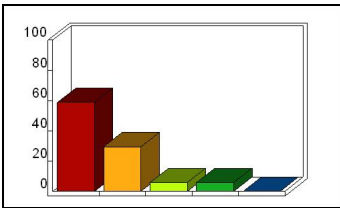

10_ Assessment: exams

Response	Percent
Strongly Agree	58.82
Agree	29.41
Neutral	5.88
Disagree	5.88
Strongly Disagree	0.00

Mean: 4.41