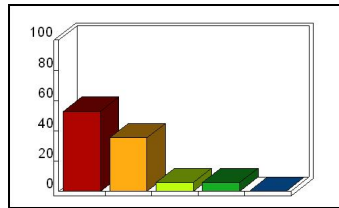

Mean: 4.00

10_ Assessment: exams

Response	Percent
Strongly Agree	58.82
Agree	29.41
Neutral	5.88
Disagree	5.88
Strongly Disagree	0.00

Mean: 4.41

11_ Assessment: grading system

Response	Percent
Strongly Agree	52.94
Agree	35.29
Neutral	5.88
Disagree	5.88
Strongly Disagree	0.00