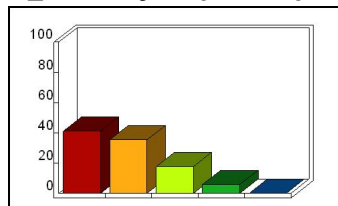

Mean: 4.18

4_ Design: opportunity for questions

Response	Percent
Strongly Agree	70.59
Agree	23.53
Neutral	0.00
Disagree	0.00
Strongly Disagree	0.00

Mean: 4.75

5_ Delivery: enthusiasm

Response	Percent
Strongly Agree	88.24
Agree	5.88
Neutral	5.88
Disagree	0.00
Strongly Disagree	0.00

Mean: 4.82

6_ Delivery: clarifying concepts

Response	Percent
Strongly Agree	52.94
Agree	17.65
Neutral	11.76
Disagree	11.76
Strongly Disagree	0.00

Mean: 4.19

7_ Delivery: express opinions

Response	Percent
Strongly Agree	41.18
Agree	35.29
Neutral	17.65
Disagree	5.88
Strongly Disagree	0.00

Mean: 4.12

TOLL (17)

8_ Delivery: student questions

Response	Percent
Strongly Agree	64.71
Agree	17.65
Neutral	11.76
Disagree	5.88
Strongly Disagree	0.00

Mean: 4.41

9_ Assessment: student suggestions

Response	Percent
Strongly Agree	47.06
Agree	17.65
Neutral	23.53
Disagree	11.76
Strongly Disagree	0.00