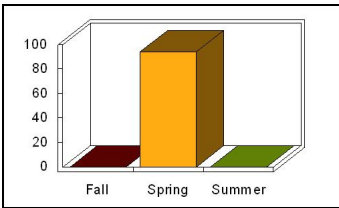

TOLL (17)

Semester

Response	Percent
Fall	0.00
Spring	94.12
Summer	0.00

Mean: 20.00

1_ Design: attendance

Response	Percent
Strongly Agree	52.94
Agree	35.29
Neutral	11.76
Disagree	0.00
Strongly Disagree	0.00

Mean: 4.41

2_ Design: organization and objectives

Response	Percent
Strongly Agree	64.71
Agree	23.53
Neutral	11.76
Disagree	0.00
Strongly Disagree	0.00

Mean: 4.53

3_ Design: lectures and activities

Response	Percent
Strongly Agree	52.94
Agree	17.65
Neutral	23.53
Disagree	5.88
Strongly Disagree	0.00