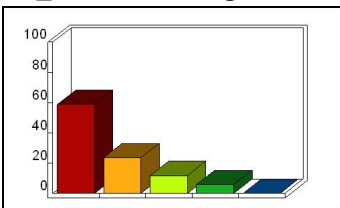

14_ Misc: learning

Response	Percent
Strongly Agree	58.82
Agree	23.53
Neutral	11.76
Disagree	5.88
Strongly Disagree	0.00

Mean: 4.35