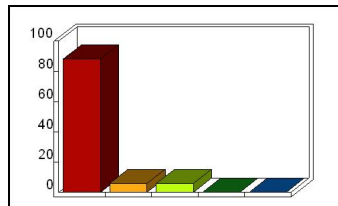

Mean: 4.41

2_ Design: organization and objectives

Response	Percent
Strongly Agree	64.71
Agree	23.53
Neutral	11.76
Disagree	0.00
Strongly Disagree	0.00

Mean: 4.53

3_ Design: lectures and activities

Response	Percent
Strongly Agree	52.94
Agree	17.65
Neutral	23.53
Disagree	5.88
Strongly Disagree	0.00

Mean: 4.18

4_ Design: opportunity for questions

Response	Percent
Strongly Agree	70.59
Agree	23.53
Neutral	0.00
Disagree	0.00
Strongly Disagree	0.00

Mean: 4.75

5_ Delivery: enthusiasm

Response	Percent
Strongly Agree	88.24
Agree	5.88
Neutral	5.88
Disagree	0.00
Strongly Disagree	0.00