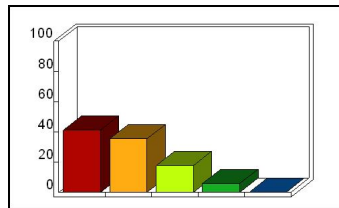

Mean: 4.35

12_ Assessment: consultation

Response	Percent
Strongly Agree	58.82
Agree	29.41
Neutral	11.76
Disagree	0.00
Strongly Disagree	0.00

Mean: 4.47

13_ Misc: thinking

Response	Percent
Strongly Agree	41.18
Agree	35.29
Neutral	17.65
Disagree	5.88
Strongly Disagree	0.00