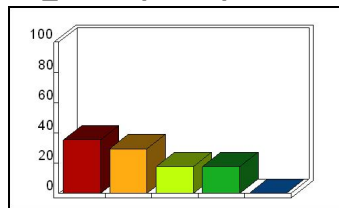

Mean: 4.12

14_ Misc: learning

Response	Percent
Strongly Agree	58.82
Agree	23.53
Neutral	11.76
Disagree	5.88
Strongly Disagree	0.00

Mean: 4.35

15_ Misc: participation

Response	Percent
Strongly Agree	35.29
Agree	29.41
Neutral	17.65
Disagree	17.65
Strongly Disagree	0.00