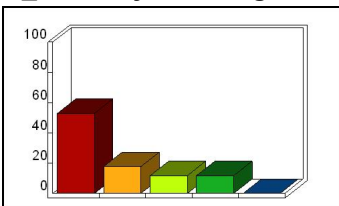

Mean: 4.41

2_ Design: organization and objectives

Response	Percent
Strongly Agree	64.71
Agree	23.53
Neutral	11.76
Disagree	0.00
Strongly Disagree	0.00

Mean: 4.53

3_ Design: lectures and activities

Response	Percent
Strongly Agree	52.94
Agree	17.65
Neutral	23.53
Disagree	5.88
Strongly Disagree	0.00

Mean: 4.18

4_ Design: opportunity for questions

Response	Percent
Strongly Agree	70.59
Agree	23.53
Neutral	0.00
Disagree	0.00
Strongly Disagree	0.00

Mean: 4.75

5_ Delivery: enthusiasm

Response	Percent
Strongly Agree	88.24
Agree	5.88
Neutral	5.88
Disagree	0.00
Strongly Disagree	0.00

Mean: 4.82

6_ Delivery: clarifying concepts

Response	Percent
Strongly Agree	52.94
Agree	17.65
Neutral	11.76
Disagree	11.76
Strongly Disagree	0.00

Mean: 4.19

7_ Delivery: express opinions

Response	Percent
Strongly Agree	41.18
Agree	35.29
Neutral	17.65
Disagree	5.88
Strongly Disagree	0.00