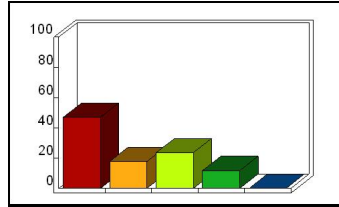

Mean: 4.12

TOLL (17)

8_ Delivery: student questions

Response	Percent
Strongly Agree	64.71
Agree	17.65
Neutral	11.76
Disagree	5.88
Strongly Disagree	0.00

Mean: 4.41

9_ Assessment: student suggestions

Response	Percent
Strongly Agree	47.06
Agree	17.65
Neutral	23.53
Disagree	11.76
Strongly Disagree	0.00