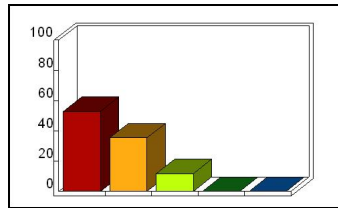

TOLL (17)

Semester

Response	Percent
Fall	0.00
Spring	94.12
Summer	0.00

Mean: 20.00

1_ Design: attendance

Response	Percent
Strongly Agree	52.94
Agree	35.29
Neutral	11.76
Disagree	0.00
Strongly Disagree	0.00

Mean: 4.41

2_ Design: organization and objectives

Response	Percent
Strongly Agree	64.71
Agree	23.53
Neutral	11.76
Disagree	0.00
Strongly Disagree	0.00

Mean: 4.53

3_ Design: lectures and activities

Response	Percent
Strongly Agree	52.94
Agree	17.65
Neutral	23.53
Disagree	5.88
Strongly Disagree	0.00