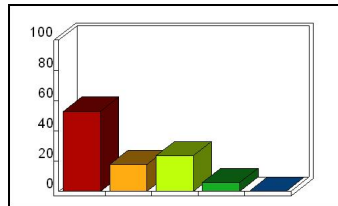

TOLL (17)

Semester

Response	Percent
Fall	0.00
Spring	94.12
Summer	0.00

Mean: 20.00

1_ Design: attendance

Response	Percent
Strongly Agree	52.94
Agree	35.29
Neutral	11.76
Disagree	0.00
Strongly Disagree	0.00

Mean: 4.41

2_ Design: organization and objectives

Response	Percent
Strongly Agree	64.71
Agree	23.53
Neutral	11.76
Disagree	0.00
Strongly Disagree	0.00

Mean: 4.53

3_ Design: lectures and activities

Response	Percent
Strongly Agree	52.94
Agree	17.65
Neutral	23.53
Disagree	5.88
Strongly Disagree	0.00

Mean: 4.18

4_ Design: opportunity for questions

Response	Percent
Strongly Agree	70.59
Agree	23.53
Neutral	0.00
Disagree	0.00
Strongly Disagree	0.00

Mean: 4.75

5_ Delivery: enthusiasm

Response	Percent
Strongly Agree	88.24
Agree	5.88
Neutral	5.88
Disagree	0.00
Strongly Disagree	0.00