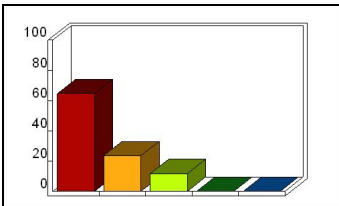

TOLL (17)

Semester

Response	Percent
Fall	0.00
Spring	94.12
Summer	0.00

Mean: 20.00

1_ Design: attendance

Response	Percent
Strongly Agree	52.94
Agree	35.29
Neutral	11.76
Disagree	0.00
Strongly Disagree	0.00

Mean: 4.41

2_ Design: organization and objectives

Response	Percent
Strongly Agree	64.71
Agree	23.53
Neutral	11.76
Disagree	0.00
Strongly Disagree	0.00

Mean: 4.53

3_ Design: lectures and activities

Response	Percent
Strongly Agree	52.94
Agree	17.65
Neutral	23.53
Disagree	5.88
Strongly Disagree	0.00