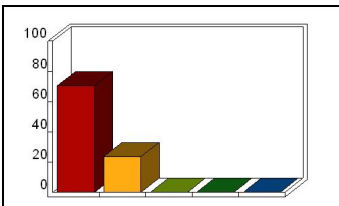

TOLL (17)

Semester

Response	Percent
Fall	0.00
Spring	94.12
Summer	0.00

Mean: 20.00

1_ Design: attendance

Response	Percent
Strongly Agree	52.94
Agree	35.29
Neutral	11.76
Disagree	0.00
Strongly Disagree	0.00

Mean: 4.41

2_ Design: organization and objectives

Response	Percent
Strongly Agree	64.71
Agree	23.53
Neutral	11.76
Disagree	0.00
Strongly Disagree	0.00

Mean: 4.53

3_ Design: lectures and activities

Response	Percent
Strongly Agree	52.94
Agree	17.65
Neutral	23.53
Disagree	5.88
Strongly Disagree	0.00

Mean: 4.18

4_ Design: opportunity for questions

Response	Percent
Strongly Agree	70.59
Agree	23.53
Neutral	0.00
Disagree	0.00
Strongly Disagree	0.00

Mean: 4.75

5_ Delivery: enthusiasm

Response	Percent
Strongly Agree	88.24
Agree	5.88
Neutral	5.88
Disagree	0.00
Strongly Disagree	0.00