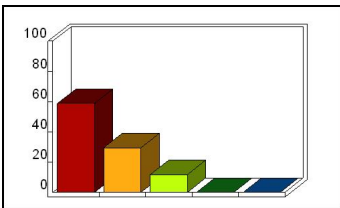

12_ Assessment: consultation

Response	Percent
Strongly Agree	58.82
Agree	29.41
Neutral	11.76
Disagree	0.00
Strongly Disagree	0.00

Mean: 4.47