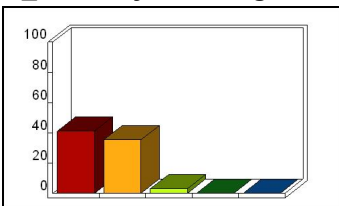

6_ Delivery: clarifying concepts

Response	Percent
Strongly Agree	41.18
Agree	35.29
Neutral	2.94
Disagree	0.00
Strongly Disagree	0.00

Mean: 4.48