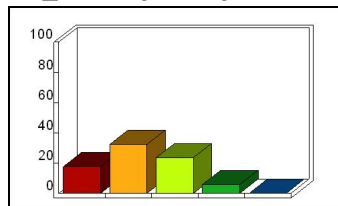

15_ Misc: participation

Response	Percent
Strongly Agree	17.65
Agree	32.35
Neutral	23.53
Disagree	5.88
Strongly Disagree	0.00

Mean: 3.78