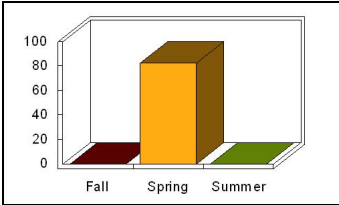

### Semester

Response	Percent
Fall	0.00
Spring	82.35
Summer	0.00

Mean: 20.00