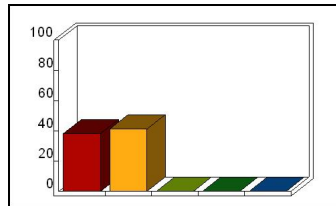

3_ Design: lectures and activities

Response	Percent
Strongly Agree	38.24
Agree	41.18
Neutral	0.00
Disagree	0.00
Strongly Disagree	0.00

Mean: 4.48