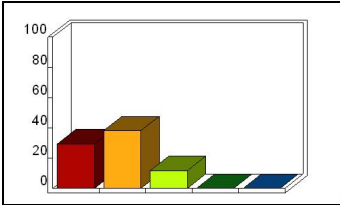

TOLL (34)

8_ Delivery: student questions

Response	Percent
Strongly Agree	29.41
Agree	38.24
Neutral	11.76
Disagree	0.00
Strongly Disagree	0.00

Mean: 4.22