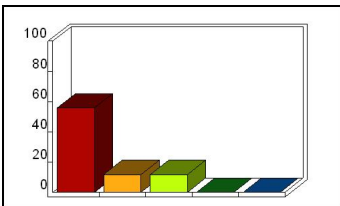

12_ Assessment: consultation

Response	Percent
Strongly Agree	55.88
Agree	11.76
Neutral	11.76
Disagree	0.00
Strongly Disagree	0.00

Mean: 4.56