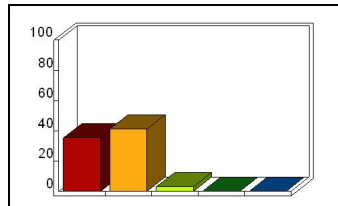

11_ Assessment: grading system

Response	Percent
Strongly Agree	35.29
Agree	41.18
Neutral	2.94
Disagree	0.00
Strongly Disagree	0.00

Mean: 4.41