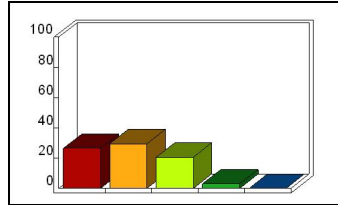

9_ Assessment: student suggestions

Response	Percent
Strongly Agree	26.47
Agree	29.41
Neutral	20.59
Disagree	2.94
Strongly Disagree	0.00

Mean: 4.00