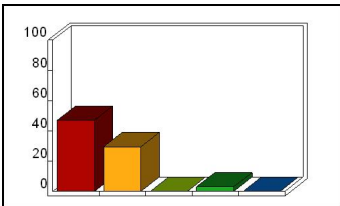

10_ Assessment: exams

Response	Percent
Strongly Agree	47.06
Agree	29.41
Neutral	0.00
Disagree	2.94
Strongly Disagree	0.00

Mean: 4.52