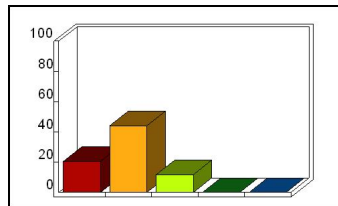

13_ Misc: thinking

Response	Percent
Strongly Agree	20.59
Agree	44.12
Neutral	11.76
Disagree	0.00
Strongly Disagree	0.00

Mean: 4.12