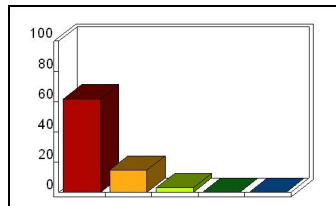

5_ Delivery: enthusiasm

Response	Percent
Strongly Agree	61.76
Agree	14.71
Neutral	2.94
Disagree	0.00
Strongly Disagree	0.00

Mean: 4.74