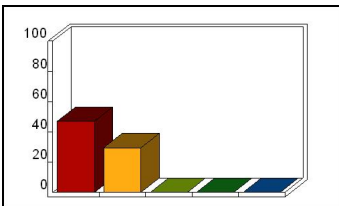

4_ Design: opportunity for questions

Response	Percent
Strongly Agree	47.06
Agree	29.41
Neutral	0.00
Disagree	0.00
Strongly Disagree	0.00

Mean: 4.62