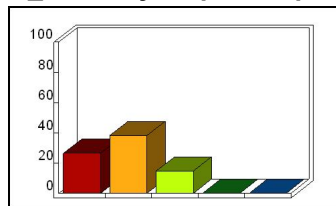

7_ Delivery: express opinions

Response	Percent
Strongly Agree	26.47
Agree	38.24
Neutral	14.71
Disagree	0.00
Strongly Disagree	0.00

Mean: 4.15