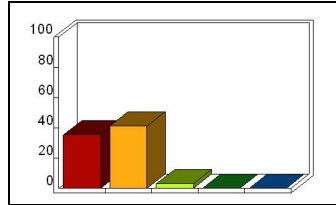

1_ Design: attendance

Response	Percent
Strongly Agree	35.29
Agree	41.18
Neutral	2.94
Disagree	0.00
Strongly Disagree	0.00

Mean: 4.41