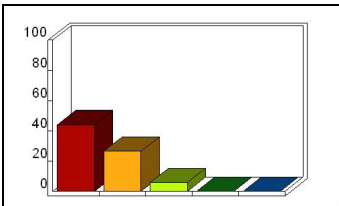

2_ Design: organization and objectives

Response	Percent
Strongly Agree	44.12
Agree	26.47
Neutral	5.88
Disagree	0.00
Strongly Disagree	0.00

Mean: 4.50