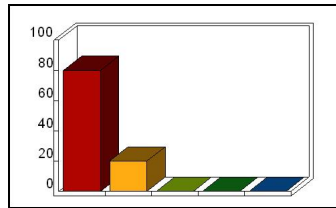

TOLL (5)

Semester

Response	Percent
Fall	0.00
Spring	60.00
Summer	0.00

Mean: 20.00

1_ Design: attendance

Response	Percent
Strongly Agree	80.00
Agree	20.00
Neutral	0.00
Disagree	0.00
Strongly Disagree	0.00

Mean: 4.80

2_ Design: organization and objectives

Response	Percent
Strongly Agree	80.00
Agree	20.00
Neutral	0.00
Disagree	0.00
Strongly Disagree	0.00

Mean: 4.80

3_ Design: lectures and activities

Response	Percent
Strongly Agree	80.00
Agree	20.00
Neutral	0.00
Disagree	0.00
Strongly Disagree	0.00