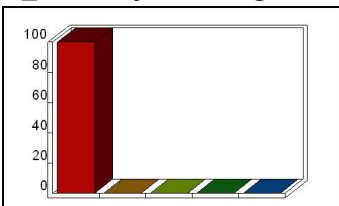

6_ Delivery: clarifying concepts

Response	Percent
Strongly Agree	100.00
Agree	0.00
Neutral	0.00
Disagree	0.00
Strongly Disagree	0.00

Mean: 5.00