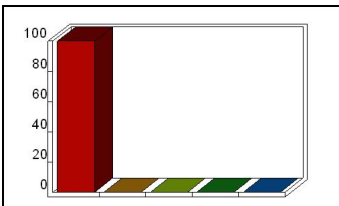

4_ Design: opportunity for questions

Response	Percent
Strongly Agree	100.00
Agree	0.00
Neutral	0.00
Disagree	0.00
Strongly Disagree	0.00

Mean: 5.00