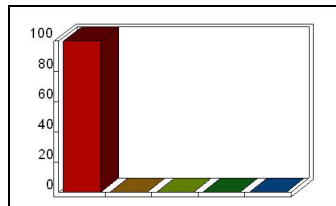

Mean: 4.80

4_ Design: opportunity for questions

Response	Percent
Strongly Agree	100.00
Agree	0.00
Neutral	0.00
Disagree	0.00
Strongly Disagree	0.00

Mean: 5.00

5_ Delivery: enthusiasm

Response	Percent
Strongly Agree	100.00
Agree	0.00
Neutral	0.00
Disagree	0.00
Strongly Disagree	0.00