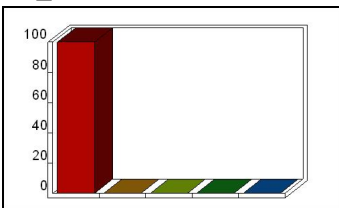

10_ Assessment: exams

Response	Percent
Strongly Agree	100.00
Agree	0.00
Neutral	0.00
Disagree	0.00
Strongly Disagree	0.00

Mean: 5.00