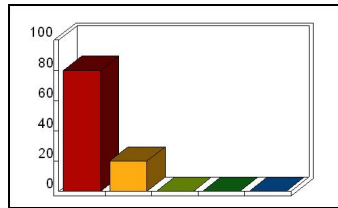

Mean: 5.00

TOLL (5)

8_ Delivery: student questions

Response	Percent
Strongly Agree	80.00
Agree	20.00
Neutral	0.00
Disagree	0.00
Strongly Disagree	0.00

Mean: 4.80

9_ Assessment: student suggestions

Response	Percent
Strongly Agree	80.00
Agree	20.00
Neutral	0.00
Disagree	0.00
Strongly Disagree	0.00