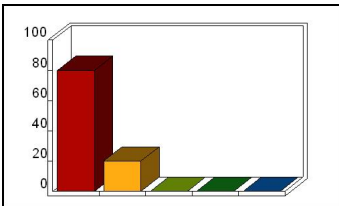

TOLL (5)

Semester

Response	Percent
Fall	0.00
Spring	60.00
Summer	0.00

Mean: 20.00

1_ Design: attendance

Response	Percent
Strongly Agree	80.00
Agree	20.00
Neutral	0.00
Disagree	0.00
Strongly Disagree	0.00

Mean: 4.80

2_ Design: organization and objectives

Response	Percent
Strongly Agree	80.00
Agree	20.00
Neutral	0.00
Disagree	0.00
Strongly Disagree	0.00

Mean: 4.80

3_ Design: lectures and activities

Response	Percent
Strongly Agree	80.00
Agree	20.00
Neutral	0.00
Disagree	0.00
Strongly Disagree	0.00