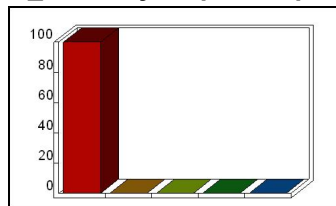

Mean: 5.00

6_ Delivery: clarifying concepts

Response	Percent
Strongly Agree	100.00
Agree	0.00
Neutral	0.00
Disagree	0.00
Strongly Disagree	0.00

Mean: 5.00

7_ Delivery: express opinions

Response	Percent
Strongly Agree	100.00
Agree	0.00
Neutral	0.00
Disagree	0.00
Strongly Disagree	0.00