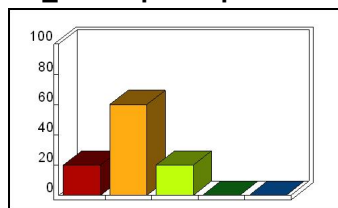

Mean: 4.80

14_ Misc: learning

Response	Percent
Strongly Agree	80.00
Agree	20.00
Neutral	0.00
Disagree	0.00
Strongly Disagree	0.00

Mean: 4.80

15_ Misc: participation

Response	Percent
Strongly Agree	20.00
Agree	60.00
Neutral	20.00
Disagree	0.00
Strongly Disagree	0.00

Mean: 4.00