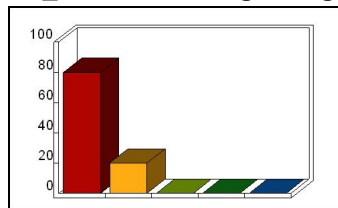

11_ Assessment: grading system

Response	Percent
Strongly Agree	80.00
Agree	20.00
Neutral	0.00
Disagree	0.00
Strongly Disagree	0.00

Mean: 4.80