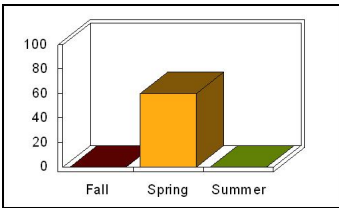

TOLL (5)

Semester

Response	Percent
Fall	0.00
Spring	60.00
Summer	0.00

Mean: 20.00

1_ Design: attendance

Response	Percent
Strongly Agree	80.00
Agree	20.00
Neutral	0.00
Disagree	0.00
Strongly Disagree	0.00

Mean: 4.80

2_ Design: organization and objectives

Response	Percent
Strongly Agree	80.00
Agree	20.00
Neutral	0.00
Disagree	0.00
Strongly Disagree	0.00

Mean: 4.80

3_ Design: lectures and activities

Response	Percent
Strongly Agree	80.00
Agree	20.00
Neutral	0.00
Disagree	0.00
Strongly Disagree	0.00