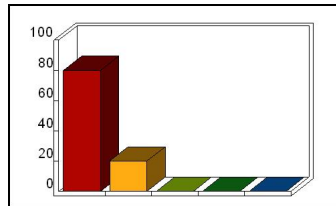

TOLL (5)

Semester

Response	Percent
Fall	0.00
Spring	60.00
Summer	0.00

Mean: 20.00

1_ Design: attendance

Response	Percent
Strongly Agree	80.00
Agree	20.00
Neutral	0.00
Disagree	0.00
Strongly Disagree	0.00

Mean: 4.80

2_ Design: organization and objectives

Response	Percent
Strongly Agree	80.00
Agree	20.00
Neutral	0.00
Disagree	0.00
Strongly Disagree	0.00

Mean: 4.80

3_ Design: lectures and activities

Response	Percent
Strongly Agree	80.00
Agree	20.00
Neutral	0.00
Disagree	0.00
Strongly Disagree	0.00