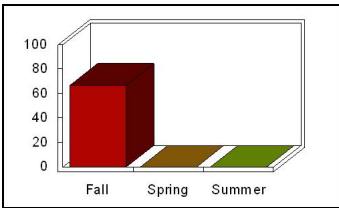

### Semester

Mean: 10.00

Response	Percent
Fall	66.67
Spring	0.00
Summer	0.00