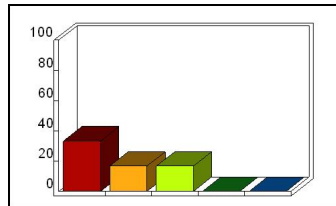

3_ Design: lectures and activities

Mean: 4.25

Response	Percent
Strongly Agree	33.33
Agree	16.67
Neutral	16.67
Disagree	0.00
Strongly Disagree	0.00