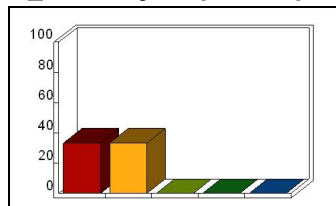

7_ Delivery: express opinions

Mean: 4.50

Response	Percent
Strongly Agree	33.33
Agree	33.33
Neutral	0.00
Disagree	0.00
Strongly Disagree	0.00