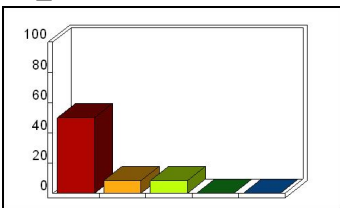

Mean: 4.50

**9\_ Assessment: student suggestions**

Response	Percent
Strongly Agree	33.33
Agree	16.67
Neutral	16.67
Disagree	0.00
Strongly Disagree	0.00

Mean: 4.25

**10\_ Assessment: exams**

Response	Percent
Strongly Agree	50.00
Agree	8.33
Neutral	8.33
Disagree	0.00
Strongly Disagree	0.00