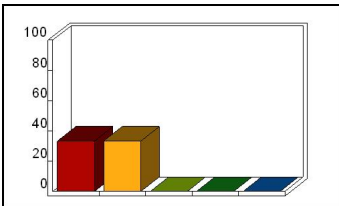

2_ Design: organization and objectives

Mean: 4.50

Response	Percent
Strongly Agree	33.33
Agree	33.33
Neutral	0.00
Disagree	0.00
Strongly Disagree	0.00