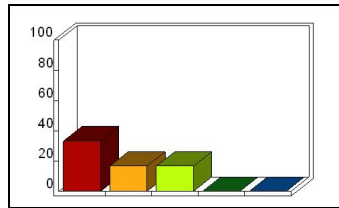

9_ Assessment: student suggestions

Response	Percent
Strongly Agree	33.33
Agree	16.67
Neutral	16.67
Disagree	0.00
Strongly Disagree	0.00

Mean: 4.25