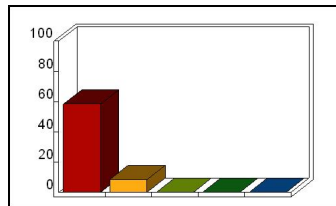

5_ Delivery: enthusiasm

Mean: 4.88

Response	Percent
Strongly Agree	58.33
Agree	8.33
Neutral	0.00
Disagree	0.00
Strongly Disagree	0.00