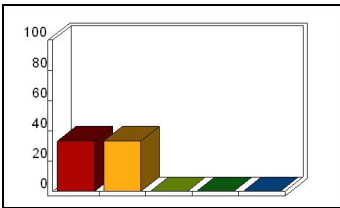

### 7\_ Delivery: express opinions

Mean: 4.50

Response	Percent
Strongly Agree	33.33
Agree	33.33
Neutral	0.00
Disagree	0.00
Strongly Disagree	0.00

TOLL (12)

**8\_ Delivery: student questions**

Response	Percent
Strongly Agree	33.33
Agree	33.33
Neutral	0.00
Disagree	0.00
Strongly Disagree	0.00