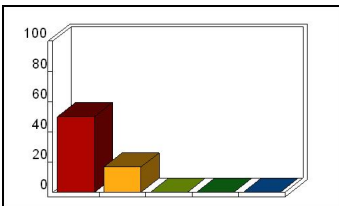

4_ Design: opportunity for questions

Mean: 4.75

Response	Percent
Strongly Agree	50.00
Agree	16.67
Neutral	0.00
Disagree	0.00
Strongly Disagree	0.00