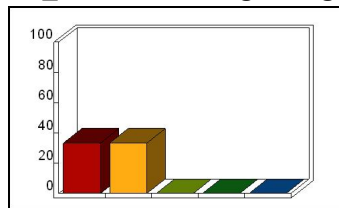

11_ Assessment: grading system

Response	Percent
Strongly Agree	33.33
Agree	33.33
Neutral	0.00
Disagree	0.00
Strongly Disagree	0.00

Mean: 4.50