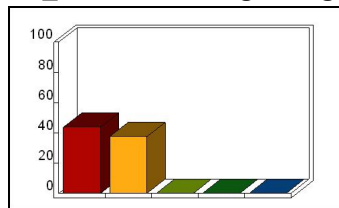

11_ Assessment: grading system

Response	Percent
Strongly Agree	43.75
Agree	37.50
Neutral	0.00
Disagree	0.00
Strongly Disagree	0.00

Mean: 4.54