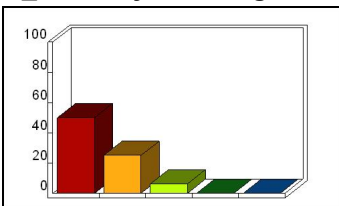

6_ Delivery: clarifying concepts

Mean: 4.54

Response	Percent
Strongly Agree	50.00
Agree	25.00
Neutral	6.25
Disagree	0.00
Strongly Disagree	0.00