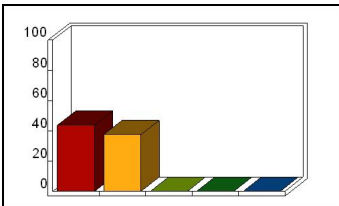

2_ Design: organization and objectives

Mean: 4.54

Response	Percent
Strongly Agree	43.75
Agree	37.50
Neutral	0.00
Disagree	0.00
Strongly Disagree	0.00