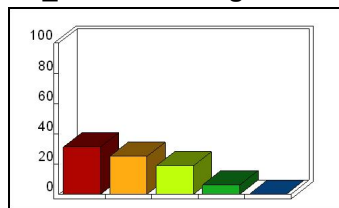

13_ Misc: thinking

Response	Percent
Strongly Agree	31.25
Agree	25.00
Neutral	18.75
Disagree	6.25
Strongly Disagree	0.00

Mean: 4.00