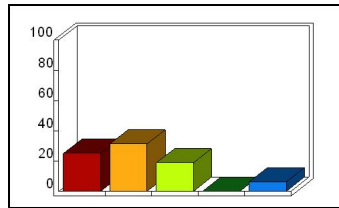

9_ Assessment: student suggestions

Response	Percent
Strongly Agree	25.00
Agree	31.25
Neutral	18.75
Disagree	0.00
Strongly Disagree	6.25

Mean: 3.85