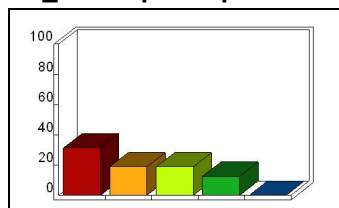

15_ Misc: participation

Response	Percent
Strongly Agree	31.25
Agree	18.75
Neutral	18.75
Disagree	12.50
Strongly Disagree	0.00

Mean: 3.85