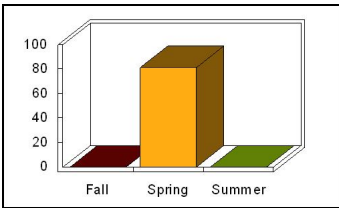

### Semester

Mean: 20.00

Response	Percent
Fall	0.00
Spring	81.25
Summer	0.00