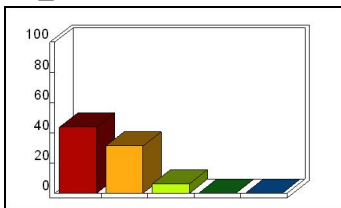

10_ Assessment: exams

Response	Percent
Strongly Agree	43.75
Agree	31.25
Neutral	6.25
Disagree	0.00
Strongly Disagree	0.00

Mean: 4.46