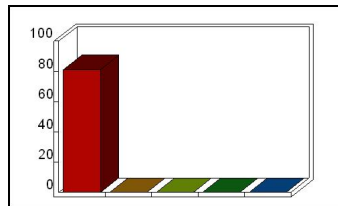

5_ Delivery: enthusiasm

Mean: 5.00

Response	Percent
Strongly Agree	81.25
Agree	0.00
Neutral	0.00
Disagree	0.00
Strongly Disagree	0.00