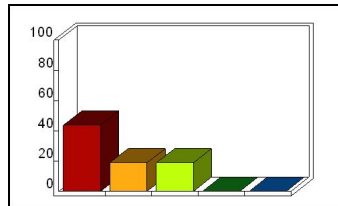

3_ Design: lectures and activities

Mean: 4.31

Response	Percent
Strongly Agree	43.75
Agree	18.75
Neutral	18.75
Disagree	0.00
Strongly Disagree	0.00