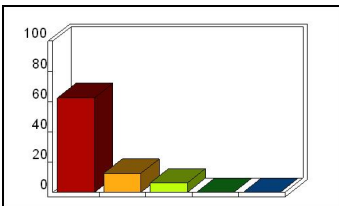

4_ Design: opportunity for questions

Mean: 4.69

Response	Percent
Strongly Agree	62.50
Agree	12.50
Neutral	6.25
Disagree	0.00
Strongly Disagree	0.00